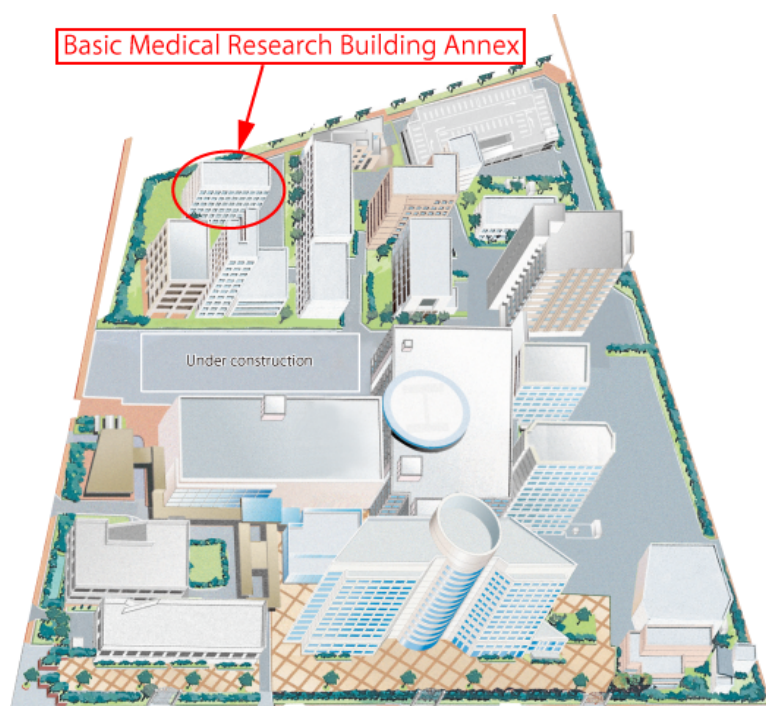

HARASSMENT CONSULTATION CENTER NEWS

Vol.20 September 2016

Tsurumai section has moved!

Tsurumai section of Harassment Consultation Center has moved to a new location on September 27th.

New location: Tsurumai Campus, Basic Medical Research Building Annex, 1st floor

Opening hours: 9 : 0 0 ~ 1 7 : 0 0, Tuesday (unchanged)

TEL: 0 5 2 - 7 4 4 - 2 8 2 7 (unchanged)

Harassment Consultation Center, Nagoya University
Higashiyama campus:

2nd floor, B Wing, Building 7, School of Engineering
Furo-cho, Chikusa-ku, Nagoya 464-8601